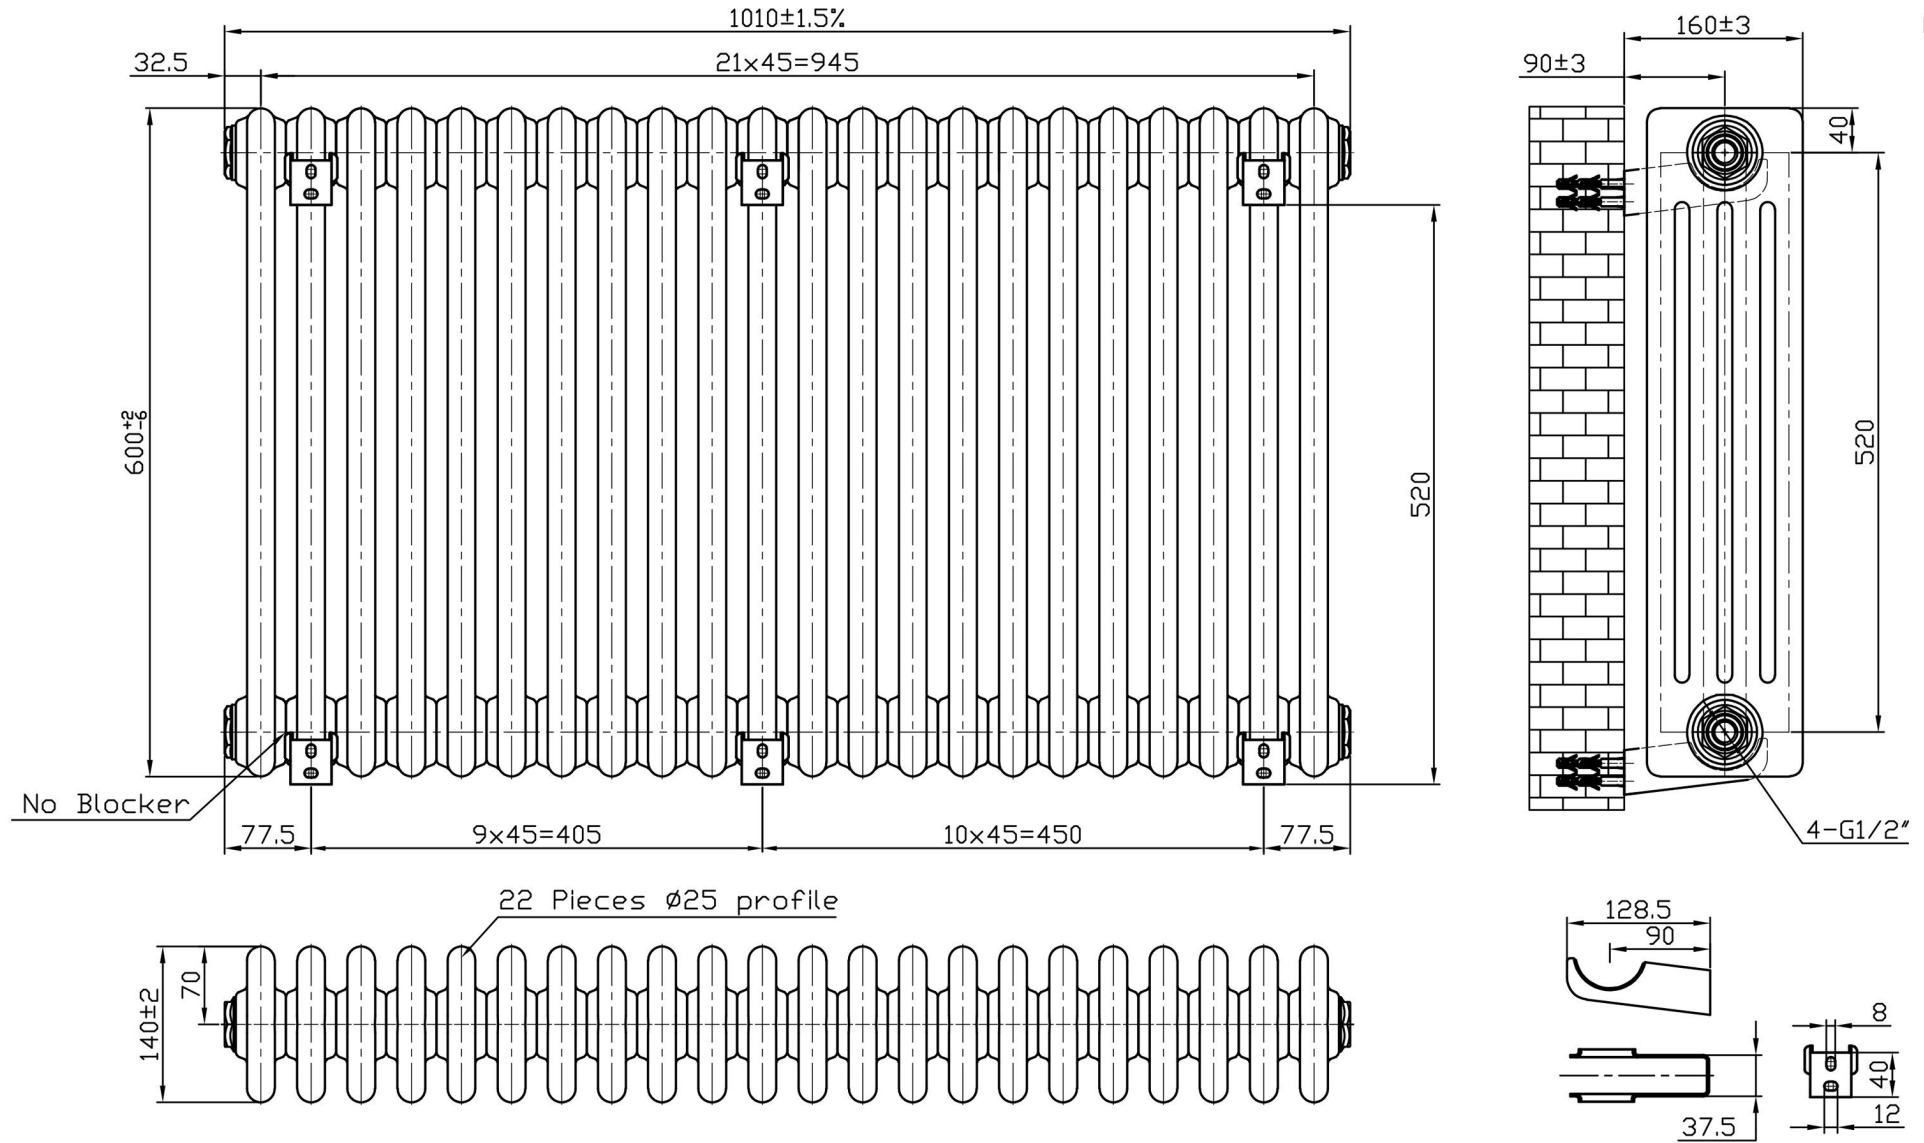

Imperia 4 Column Horizontal 600 x 1010mm. Painted

Technical Drawing

Unit: mm

Eastbrook 

Eastbrook Road, Gloucester GL4 3DB
 Technical Helpline : 01452 317890
 Mon - Fri / 8am - 5pm
 Email : technical@eastbrookco.com